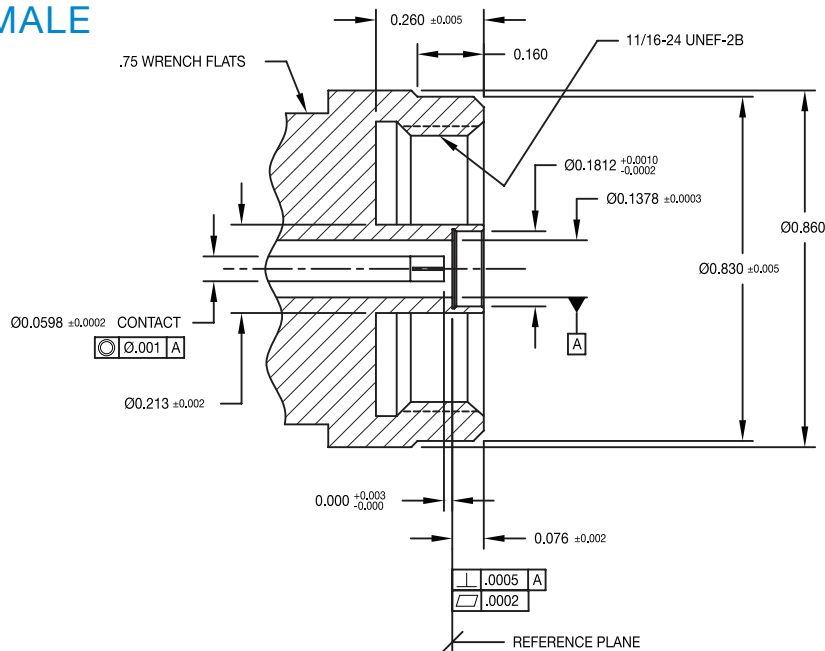

PRECISION NMD3.5MM CONNECTORS

Description

The NMD3.5mm male and female connectors are ruggedized test-port connectors used for stable connection to a network analyzer. NMD female connectors are only mateable to NMD male connectors via external threads on the male nut.

NOTE: 3.5mm connectors are mateable to 2.92mm connectors.

FEMALE

MALE