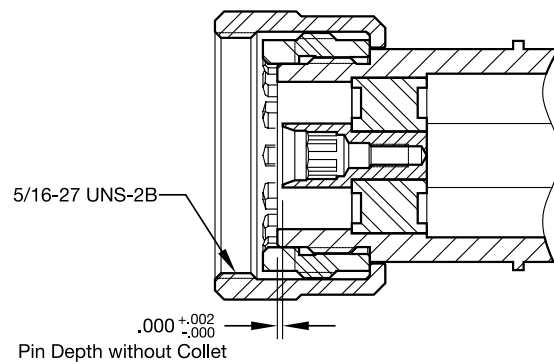

Coupling Nut Extended
Collet Removed