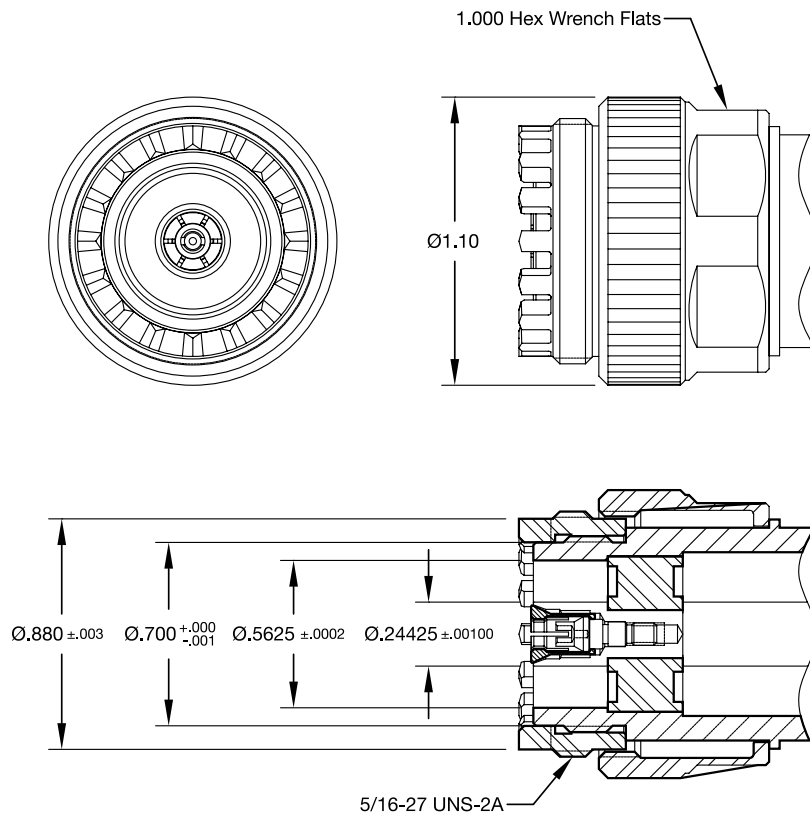

## INTERFACE DIMENSIONS

### Description

Maury precision 14mm connectors are instrument grade, air-interface connectors that are rated for operation from DC to 8.5 GHz. The connectors are normally made with

stainless steel bodies with heat treated gold plated beryllium copper contacts. They are also known as GR900 (General Radio) connectors.